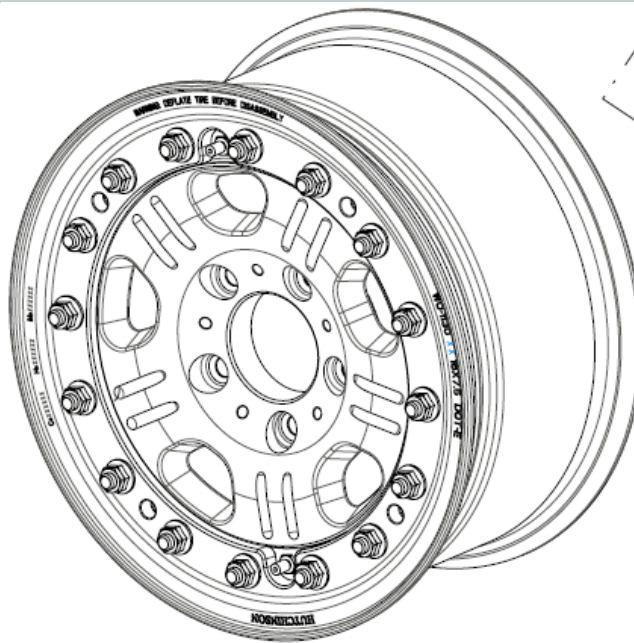

WA-1873 Specification Sheet

Rim Size:	16 X 7.5
Rim Contour:	ETRTO J (ISO)
Offset:	1.457 in [37.0 mm]
Mounting Pattern:	5 Holes on Ø5.118 in [130.0 mm] B.C.D.
Hub Bore:	Ø3.329 in [84.6 mm]
Load Rating:	3307 lb @ 65 psi [1500.0 kg @ 4.48 bar]
Weight:	35.6 lb [16.1 kg]
Tire Size:	LT285/75R16
CTI Valve:	